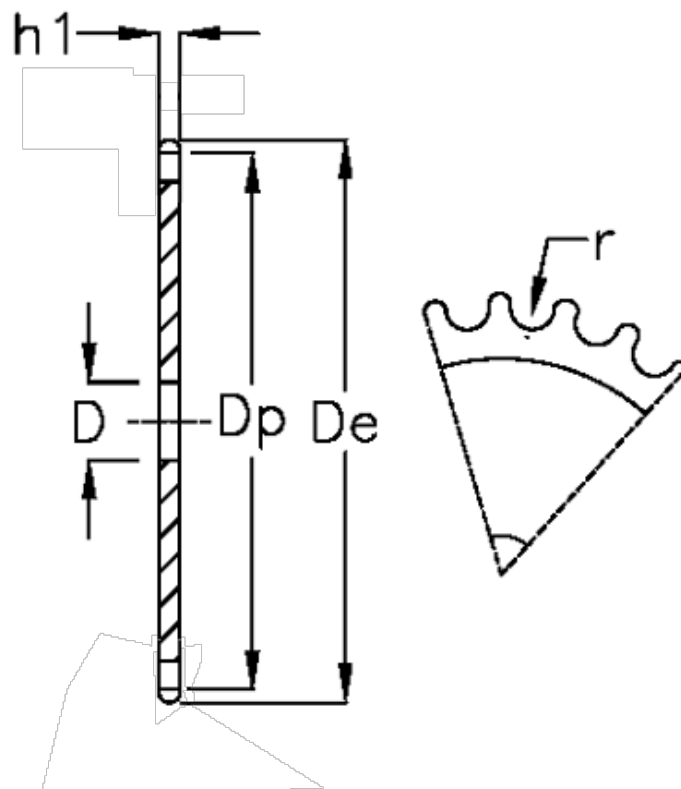

Article number: 616021006052

Description: Plate wheel 10 B-1 Z=52 simplex

Measures

C	= 2
D	= 20
De	= 270.4
Dp	= 262.92
For chain size	= 5/8 x 3/8
For chain type	= 10 B-1
h1	= 9.1
Number of teeth	= 52

r = 10.16